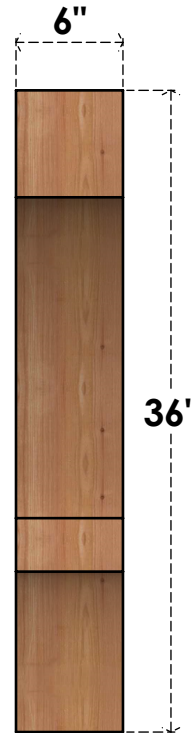

# BRC06X28X36BOA00RWR

6"W X 28"D X 36"H BALBOA ROUGH SAWN BRACE, WESTERN RED CEDAR

**SIDE**

**FRONT**

EKENA MILLWORK  
 2300 WEST MAIN ST.  
 CLARKSVILLE, TX 75426  
 TOLL FREE: 866-607-0453  
 WWW.EKENAMILLWORK.COM

**NOTES**

1. INSTALLATION TO BE COMPLETED IN ACCORDANCE WITH MANUFACTURER'S SPECIFICATIONS.
2. DRAWING MAY NOT BE TO SCALE
3. THIS DRAWING IS INTENDED FOR DESIGN AND PLANNING PURPOSES ONLY.
4. ALL INFORMATION CONTAINED HEREIN WAS CURRENT AT THE TIME OF DEVELOPMENT BUT MUST BE REVIEWED AND APPROVED BY THE PRODUCT MANUFACTURER TO BE CONSIDERED ACCURATE.
5. PRODUCTS ARE NOT KILN DRIED. THIS ITEM IS UNIQUE AND WILL CONTAIN THE NATURAL VARIATIONS THAT THE WOOD SPECIES OFFERS. THIS MAY RESULT IN VARIATIONS UP TO 1/4"