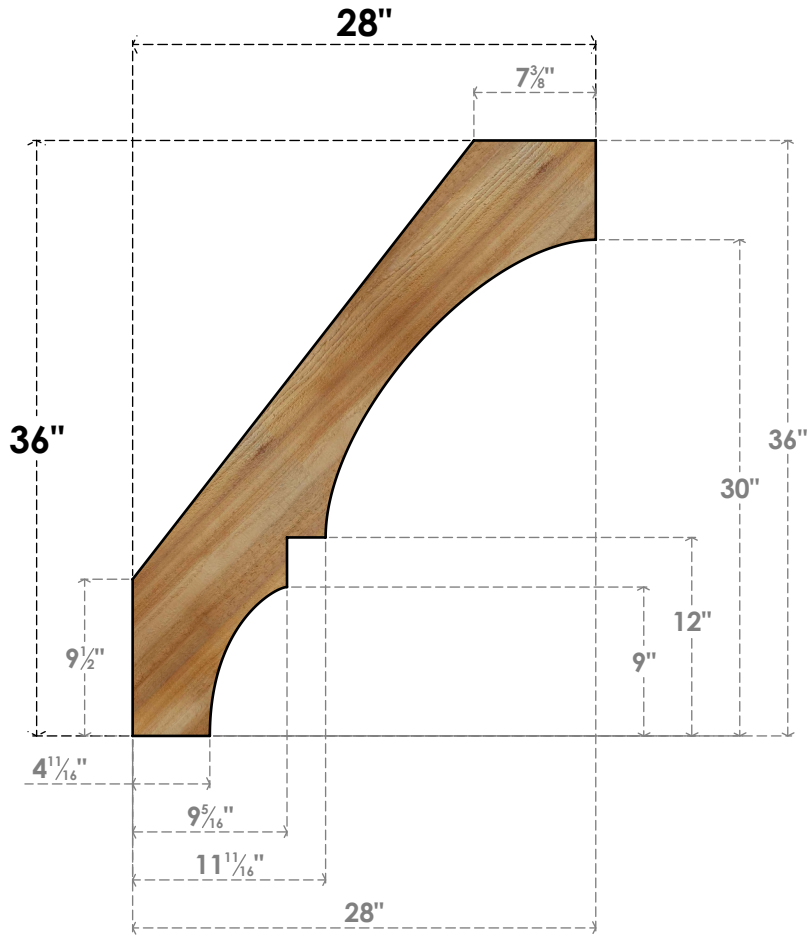

# BRC06X28X36BOA00RWR

6"W X 28"D X 36"H BALBOA ROUGH SAWN BRACE, WESTERN RED CEDAR

**SIDE**

**FRONT**

EKENA MILLWORK  
 2300 WEST MAIN ST.  
 CLARKSVILLE, TX 75426  
 TOLL FREE: 866-607-0453  
 WWW.EKENAMILLWORK.COM

**NOTES**

1. INSTALLATION TO BE COMPLETED IN ACCORDANCE WITH MANUFACTURER'S SPECIFICATIONS.
2. DRAWING MAY NOT BE TO SCALE
3. THIS DRAWING IS INTENDED FOR DESIGN AND PLANNING PURPOSES ONLY.
4. ALL INFORMATION CONTAINED HEREIN WAS CURRENT AT THE TIME OF DEVELOPMENT BUT MUST BE REVIEWED AND APPROVED BY THE PRODUCT MANUFACTURER TO BE CONSIDERED ACCURATE.
5. PRODUCTS ARE NOT KILN DRIED. THIS ITEM IS UNIQUE AND WILL CONTAIN THE NATURAL VARIATIONS THAT THE WOOD SPECIES OFFERS. THIS MAY RESULT IN VARIATIONS UP TO 1/4"